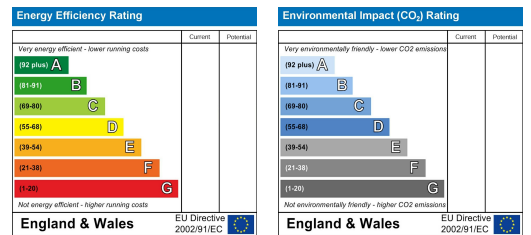

These particulars, whilst believed to be accurate are set out as a general outline only for guidance and do not constitute any part of an offer or contract. Intending purchasers should not rely on them as statements of representation of fact, but must satisfy themselves by inspection or otherwise as to their accuracy. No person in this firm's employment has the authority to make or give any representation or warranty in respect of the property.